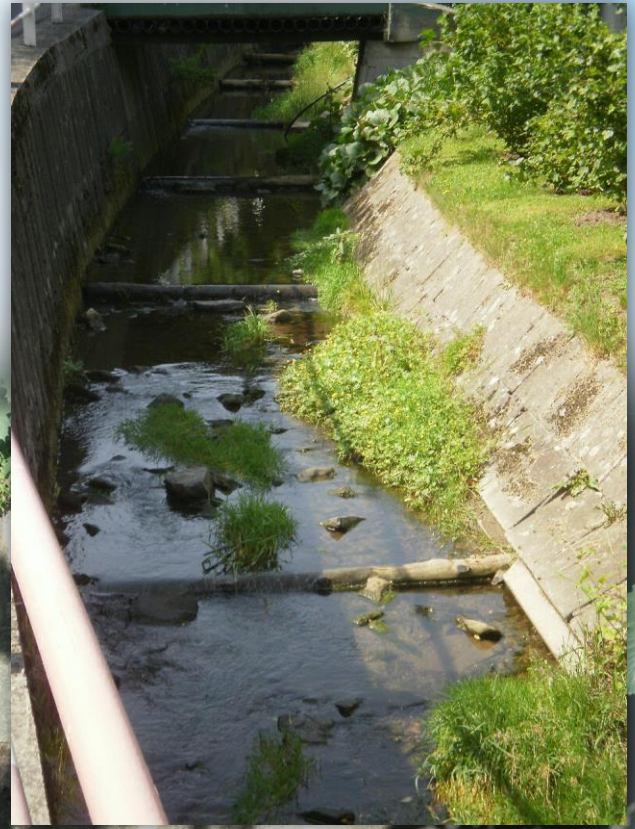

Plánek Hážovky a Uhliského potoka